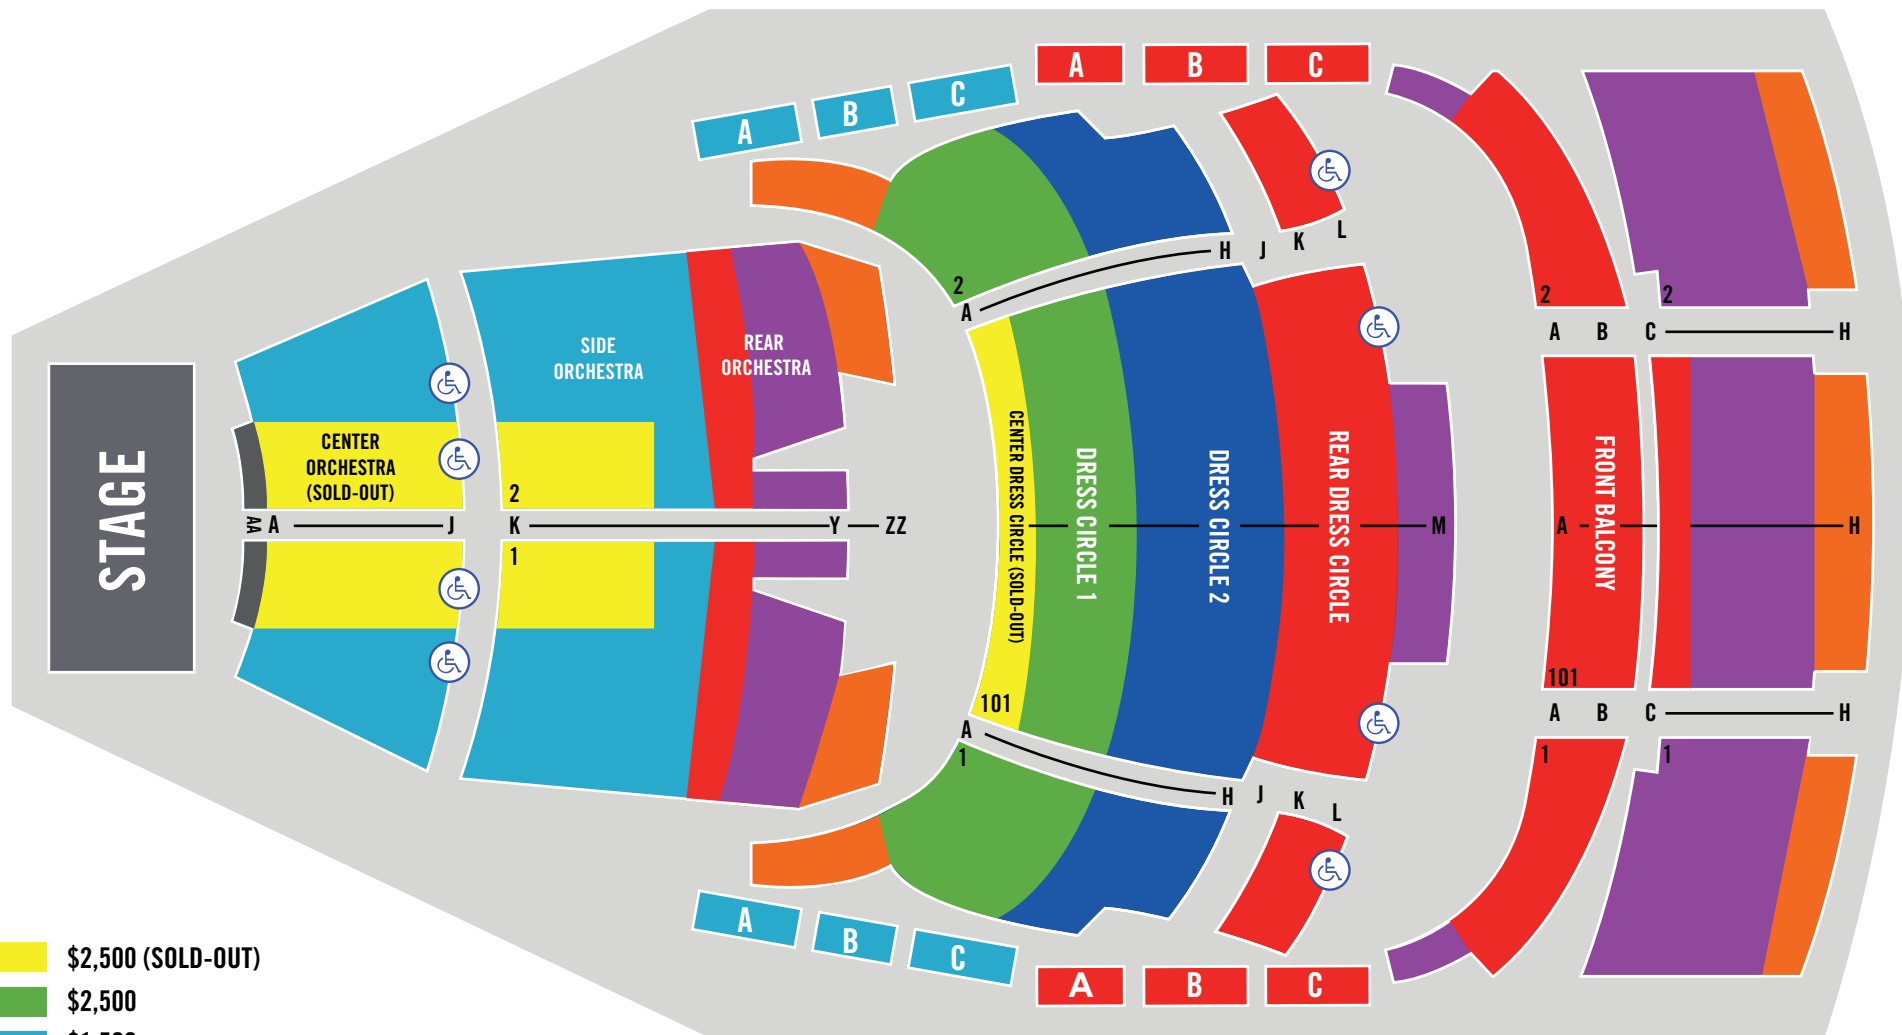

# Lyric Theatre: New 42nd Street Benefit Performance of *Harry Potter and the Cursed Child*

NEW YORK, NY

- \$2,500 (SOLD-OUT)
- \$2,500
- \$1,500
- \$699
- \$499
- \$199
- \$99 (SOLD-OUT)